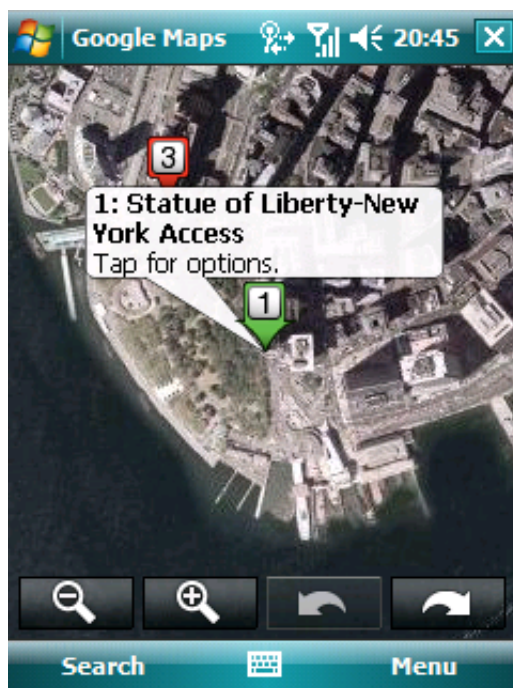

DOWNLOAD

[Google Map Software Download For Mobile Phone](#)

[Google Map Software Download For Mobile Phone](#)

DOWNLOAD

1, Windows Phone 8 See screenshots, read the latest customer reviews, and compare.

Free Mobile softwares download - Cell Phone softwares & applications for Nokia, Sony Ericsson, Motorola etc.